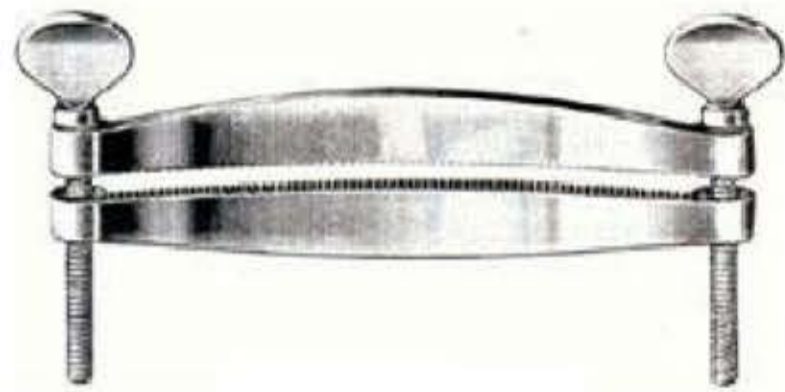

Vienna pattern

RMC-V-8011

36 cm, 14 1/8",

RMC-V-8012

Hoof Testing Forceps
30 cm, 11 3/4",

RESTRAINING EQUIPMENTS

Strub
RMC-V-8013
30 cm, 1 1/4,

Nose Ring
RMC-V-8014
2" inside diameter, with safety screw
30 cm, 1 1/4,

Mouth Gags
RMC-V-815
10 1/2 cm, 4 1/8, 15 cm, 6,

RMC-V-8016
Encartement 7cm.
2 3/4,

RAM-V-8017
18 1/2 cm, 7 1/4,

RMC-V-8018
Forged steel
18 1/2 cm, 7 1/4,

INSTRUMENTS FOR DOG CARE

RAMC-V-8019

Ear clamps for Dog, straight of light metal
11 1/2 cm, 4 1/2, 15 1/2 cm, 6 11/8,

RMC-V-8020

Ear clamps for Dog, straight of light metal
15 1/2 cm, 6 11/8,

RMC-V-8021

Stainless steel
17 cm, 6 3/4,

RMC-V-8022

Stainless steel
16 cm, 6 1/4,

Stainless steel

RMC-V-8023