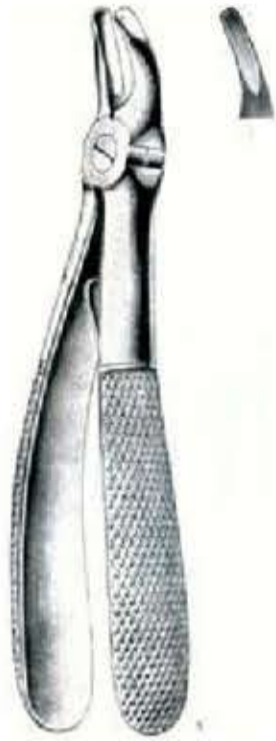

RMC-V-8039

Milk sucking preventer
41 cm, 16,

Wide Toothed

RMC-V-8040

Clipper with wooden handle
41 cm, 16,

SELF RETAINING RETRACTORS

Weitlaner
RMC-V-8041

Sharp/Blunt
13 cm, 5, 16 1/2 cm, 6 1/2,

Weitlaner
RMC-V-8042

Blunt
10 1/2 cm, 4 1/8,

Adson
RMC-V-8043

Blunt
14 1/2, 5 3/4,

Weitlaner
RMC-V-8044

Blunt
13 cm, 5, 16 1/2 cm, 6 1/2,

Collin
RMC-V-8045

With 2 Pair of blades
17 1/2 cm, 7,

Weitlaner
RMC-V-8046

Blunt
20 cm, 8,

TOOTH INSTRUMENTS

RMC-V-8047

Tooth forceps for whelps and other small animals, slightly bent stainless steel handle
20 cm,8,

Flohr

RMC-V-8048

Root elevator, right stainless steel handle
20 cm,8,