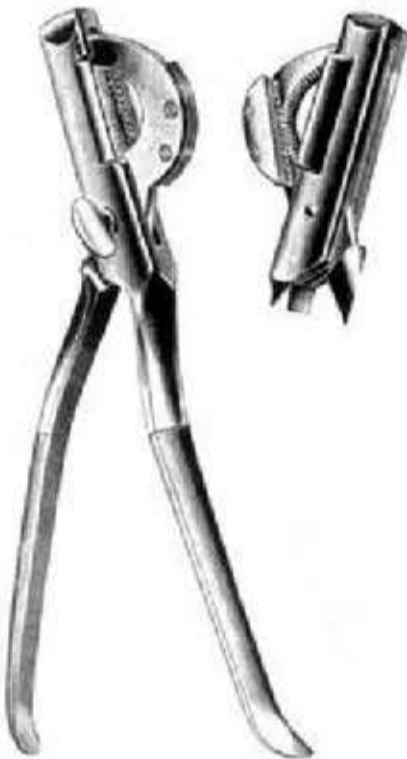

RAJPOOT
MEDICAL

CATALOGUE

VETERINARY INSTRUMENTS

SERVING YOUR HEALTH EXCELLENCE

INST CASTRATION EMASCULATOR

RMC-V-8001
With wooden handle
30 cm, 11 3/4,

RMC-V-8002
23 cm, 9,
Size: 16.5 CM - 6 1/2"

RMC-V-8003
Castrating forceps
35 cm, 14,
Size: 15.5 CM - 6"

Verboczy
RMC-V-8004
With clamping parts
27 cm, 10 1/2,

Haussmann
RMC-V-8005
Straight
27 cm, 10 5/8, 31 cm, 12 1/4,

Haussmann
RMC-V-8006
Curved
19 cm, 7 1/2, 27 cm, 10 5/8,

HOOF & CLAW INSTRUMENTS

RMC-V-8007

Hoof knife, with especially thin-ground blade
right & left hand
20 cm, 8",

RMC-V-8008

With wooden handle left & right side
19 cm, 7 1/2",

RMC-V-8009

With wooden handle
20 cm, 8",

Hoof Knife

RMC-V-8010

Stainless steel handle
20 cm, 8",