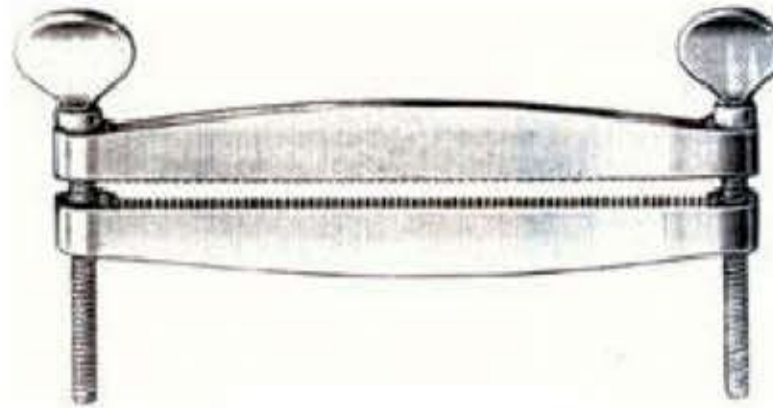

Mouth Gags
RMC-V-815
10 1/2 cm, 4 1/8, 15 cm, 6,

RMC-V-8016
Encartement 7cm.
2 3/4,

RAM-V-8017
18 1/2 cm, 7 1/4,

RMC-V-8018
Forged steel
18 1/2 cm, 7 1/4,

INSTRUMENTS FOR DOG CARE

RAMC-V-8019

Ear clamps for Dog, straight of light metal
11 1/2 cm, 4 1/2, 15 1/2 cm, 6 11/8,