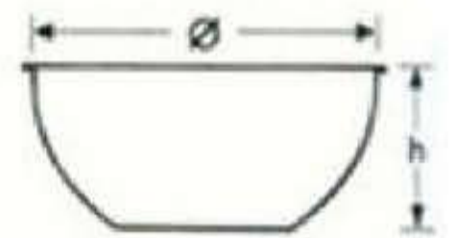

RMC-V-8058

14 1/2 cm,5 3/4,

TRAYS FOR INST & SYRINGES

Steriler Drums
RMC-V-8059
3 1/2,

Steriler Drums
RMC-V-8060
125X120mm, 150X150mm,

High polished
RMC-V-8061
125X120mm, 150X150mm,

Perforated trays
RMC-V-8062
18/8, 505X305X60mm,