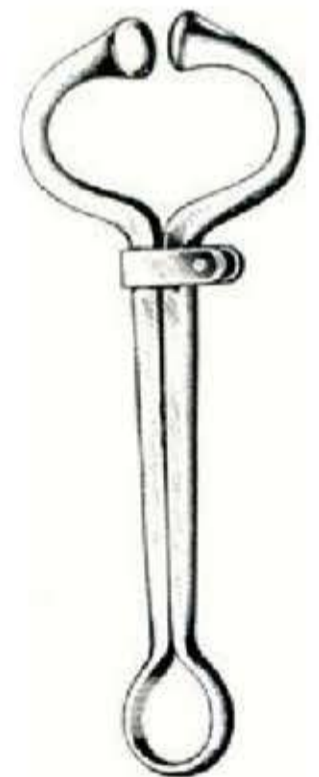

Verboczy
RMC-V-8004
With clamping parts
27 cm, 10 1/2,

Haussmann
RMC-V-8005
Straight
27 cm, 10 5/8, 31 cm, 12 1/4,

Haussmann
RMC-V-8006
Curved
19 cm, 7 1/2, 27 cm, 10 5/8,

HOOF & CLAW INSTRUMENTS

RMC-V-8007

Hoof knife, with especially thin-ground blade
right & left hand
20 cm, 8",

RMC-V-8008

With wooden handle left & right side
19 cm, 7 1/2",

RMC-V-8009

With wooden handle
20 cm, 8",

Hoof Knife

RMC-V-8010

Stainless steel handle
20 cm, 8",

Vienna pattern

RMC-V-8011

36 cm, 14 1/8",

RMC-V-8012

Hoof Testing Forceps
30 cm, 11 3/4",

RESTRAINING EQUIPMENTS

Strub
RMC-V-8013
30 cm, 1 1/4,

Nose Ring
RMC-V-8014
2" inside diameter, with safety screw
30 cm, 1 1/4,

Mouth Gags
RMC-V-815
10 1/2 cm, 4 1/8, 15 cm, 6,

RMC-V-8016
Encartement 7cm.
2 3/4,

RAM-V-8017
18 1/2 cm, 7 1/4,

RMC-V-8018
Forged steel
18 1/2 cm, 7 1/4,

INSTRUMENTS FOR DOG CARE

RAMC-V-8019

Ear clamps for Dog, straight of light metal
11 1/2 cm, 4 1/2, 15 1/2 cm, 6 11/8,