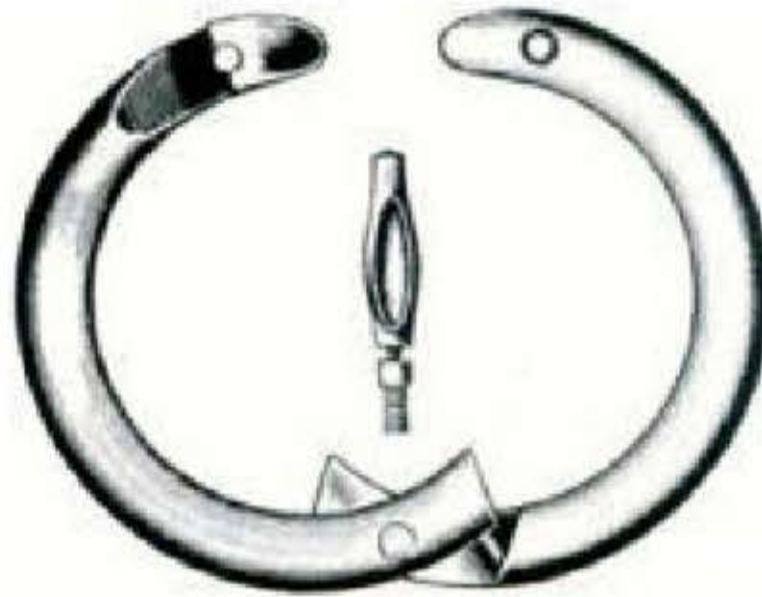

Hoof knife, with especially thin-ground blade
right & left hand
20 cm, 8",

RMC-V-8008

With wooden handle left & right side
19 cm, 7 1/2",

RMC-V-8009

With wooden handle
20 cm, 8",

Hoof Knife

RMC-V-8010

Stainless steel handle
20 cm, 8",

Vienna pattern

RMC-V-8011

36 cm, 14 1/8",

RMC-V-8012

Hoof Testing Forceps
30 cm, 11 3/4",

RESTRAINING EQUIPMENTS

Strub
RMC-V-8013
30 cm, 1 1/4,

Nose Ring
RMC-V-8014
2" inside diameter, with safety screw
30 cm, 1 1/4,

Mouth Gags
RMC-V-815
10 1/2 cm, 4 1/8, 15 cm, 6,

RMC-V-8016
Encartement 7cm.
2 3/4,

RAM-V-8017
18 1/2 cm, 7 1/4,

RMC-V-8018
Forged steel
18 1/2 cm, 7 1/4,

INSTRUMENTS FOR DOG CARE

RAMC-V-8019

Ear clamps for Dog, straight of light metal
11 1/2 cm, 4 1/2, 15 1/2 cm, 6 11/8,

RMC-V-8020

Ear clamps for Dog, straight of light metal
15 1/2 cm, 6 11/8,

RMC-V-8021

Stainless steel
17 cm, 6 3/4,

RMC-V-8022

Stainless steel
16 cm, 6 1/4,

Stainless steel

RMC-V-8023