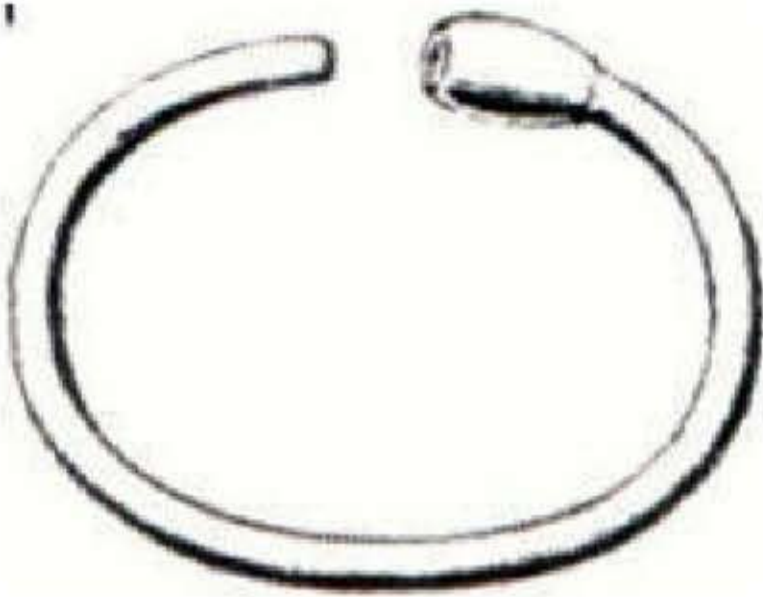

Hoof knife, with especially thin-ground blade
right & left hand
20 cm, 8",

RMC-V-8008

With wooden handle left & right side
19 cm, 7 1/2",

RMC-V-8009

With wooden handle
20 cm, 8",

Hoof Knife

RMC-V-8010

Stainless steel handle
20 cm, 8",

Vienna pattern

RMC-V-8011

36 cm, 14 1/8",

RMC-V-8012

Hoof Testing Forceps
30 cm, 11 3/4",

RESTRAINING EQUIPMENTS

Strub
RMC-V-8013
30 cm, 1 1/4,

Nose Ring
RMC-V-8014
2" inside diameter, with safety screw
30 cm, 1 1/4,