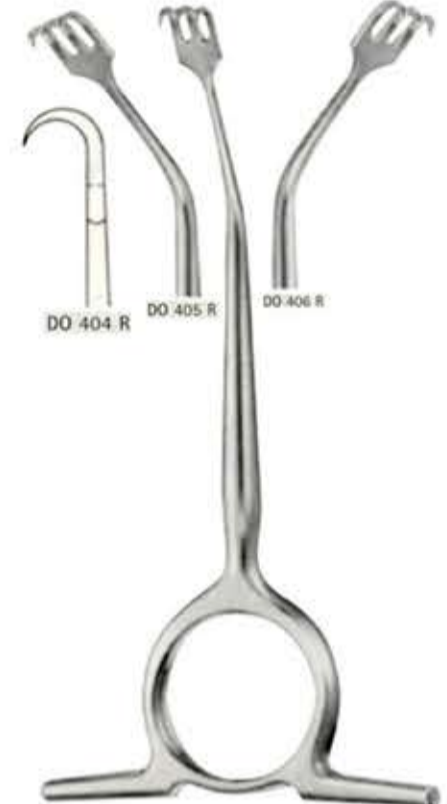

# RETRACTORS

**Retractors**

Art No: RMC-D-7423  
Size: 165 mm, 6½"

**Retractors**

Art No: RMC-D-7424  
Size: 210 mm, 8¼"

**Sharp Retractors**

Art No: RMC-D-7425  
Size: 120 mm 4¾"

**Retractors**