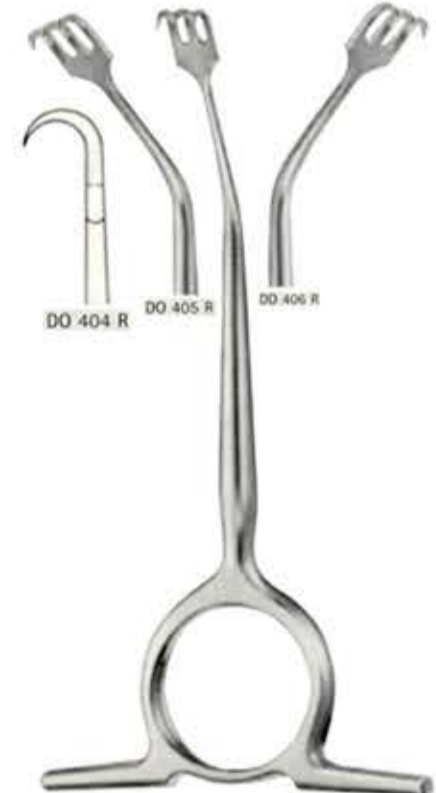

Sharp Retractors
Art No: RMC-D-7422
Size: 120mm 4¾"